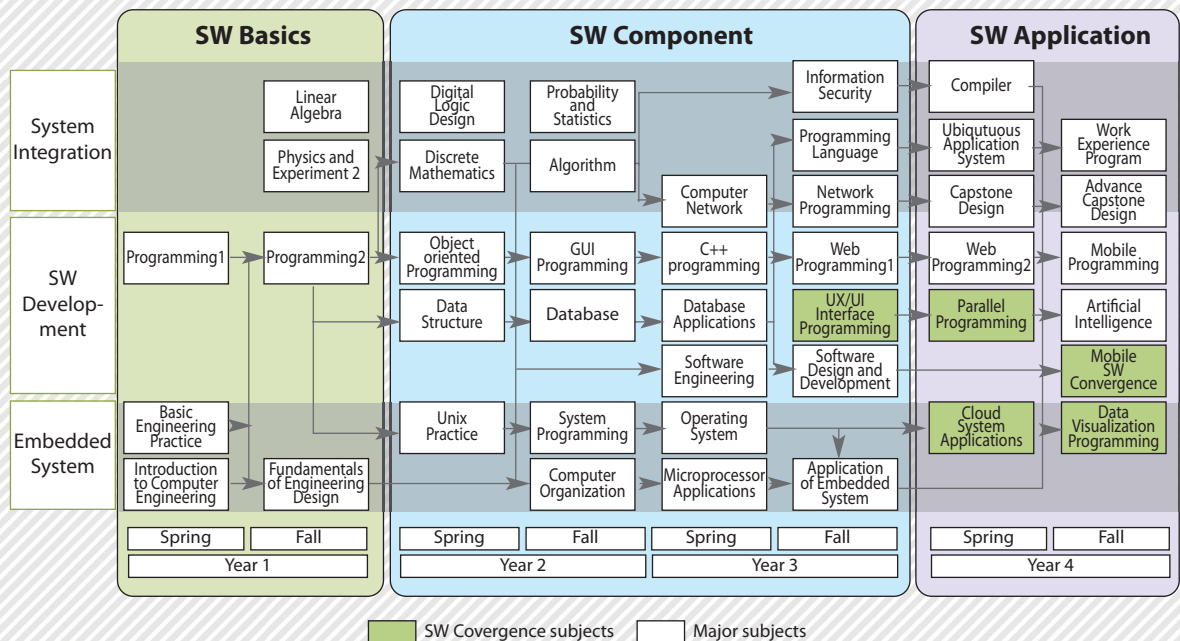

Curriculum for international / exchange students